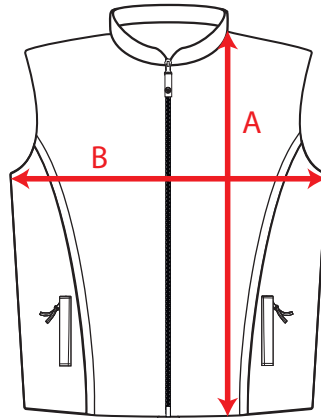

DIMENSIONS ARE GARMENT SIZES

For equivalent chest or waist sizes please double measurements shown

TOLERANCE = +/- 1 cm,
if in doubt order one size larger

Gilet / Body Warmer

Units: CM

Adult Sizes

	XS	S	M	L	XL	2XL	3XL	4XL	5XL	6XL
A	68.0	70.0	72.0	74.0	76.0	78.0	80.0	82.0	84.0	86.0
B	55.0	57.0	59.0	61.0	63.0	65.0	67.0	69.0	71.0	73.0

Hoodie

Sleeve length measured from shoulder including the cuff

Units: CM

Adult Sizes

	XS	S	M	L	XL	2XL	3XL	4XL	5XL	6XL
A	68.0	70.0	72.0	74.0	76.0	78.0	80.0	82.0	84.0	86.0
B	55.0	57.0	59.0	61.0	63.0	65.0	67.0	69.0	71.0	73.0
C	62.6	63.5	64.2	65.1	65.9	66.7	67.5	68.3	69.1	69.8