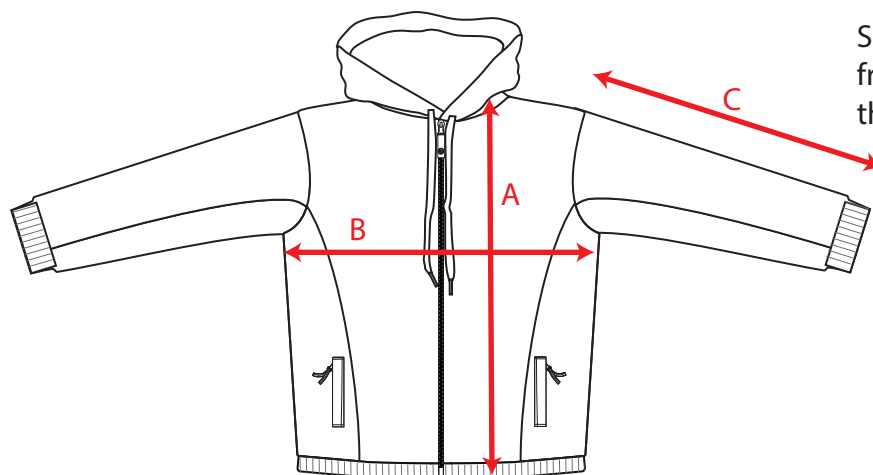

DIMENSIONS ARE GARMENT SIZES

For equivalent chest or waist sizes please double measurements shown

TOLERANCE = +/- 1 cm,
if in doubt order one size larger

Gilet / Body Warmer

Units: CM

Adult Sizes

	XS	S	M	L	XL	2XL	3XL	4XL	5XL	6XL
A	68.0	70.0	72.0	74.0	76.0	78.0	80.0	82.0	84.0	86.0
B	55.0	57.0	59.0	61.0	63.0	65.0	67.0	69.0	71.0	73.0

Hoodie

Sleeve length measured from shoulder including the cuff

Units: CM

Adult Sizes

	XS	S	M	L	XL	2XL	3XL	4XL	5XL	6XL
A	68.0	70.0	72.0	74.0	76.0	78.0	80.0	82.0	84.0	86.0
B	55.0	57.0	59.0	61.0	63.0	65.0	67.0	69.0	71.0	73.0
C	62.6	63.5	64.2	65.1	65.9	66.7	67.5	68.3	69.1	69.8