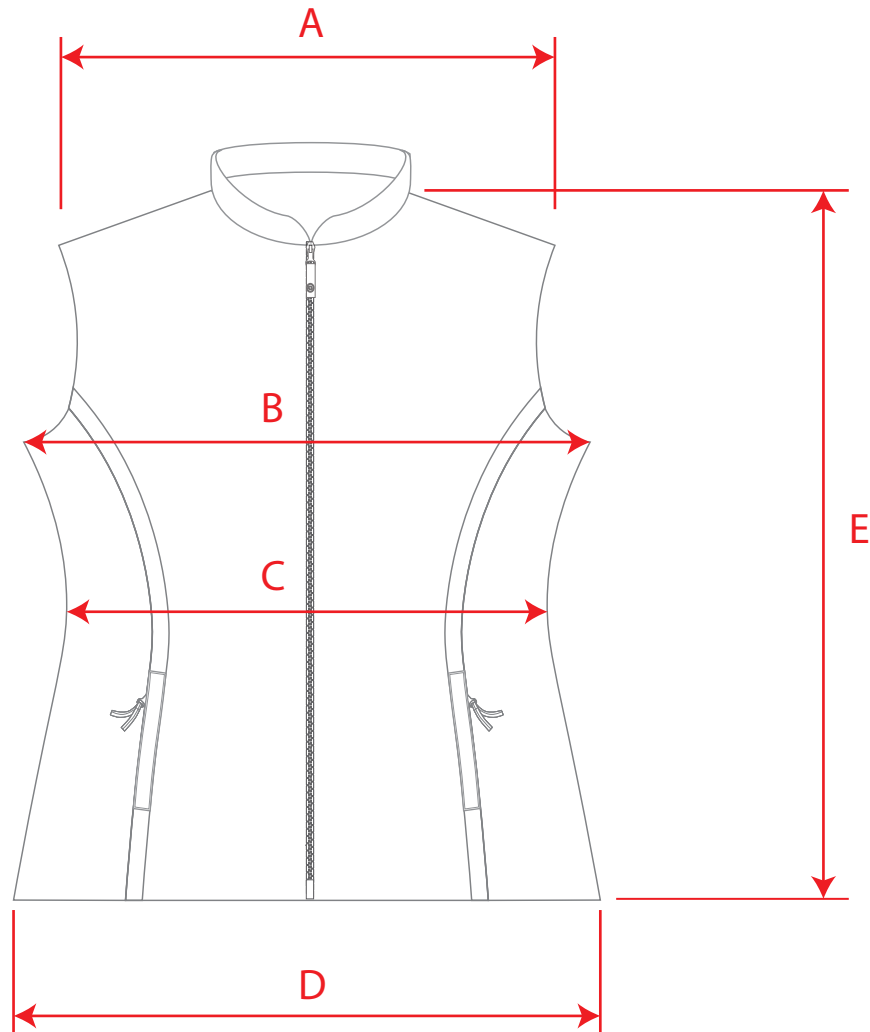

**DIMENSIONS ARE GARMENT SIZES**

For equivalent chest or waist sizes  
please double measurements shown

**TOLERANCE** = +/- 1 cm,  
if in doubt order one size larger

## Ladies Body Warmer

Units: CM

### Adult Ladies Sizes

	XXS	XS	S	M	L	XL	2XL	3XL	4XL
<b>A</b>	35.0	36.0	37.0	38.0	39.0	40.0	41.0	42.0	43.0
<b>B</b>	40.0	42.0	44.0	46.0	48.0	50.0	52.0	54.0	56.0
<b>C</b>	32.0	34.0	36.0	38.0	40.0	42.0	44.0	46.0	48.0
<b>D</b>	40.0	42.0	44.0	46.0	48.0	50.0	52.0	54.0	56.0
<b>E</b>	53.5	55.0	56.5	58.0	59.5	61.0	62.5	64.0	65.5